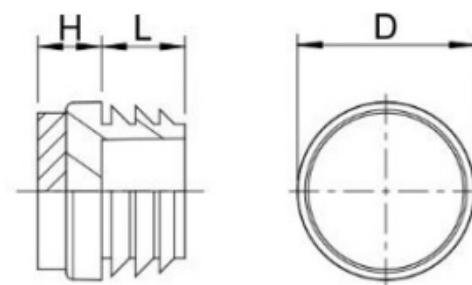

PRODUCT SHEET

Description:

Insert Glide W/Felt, For Round Tubes, Diam 20mm, PE, Black

Item number:

10.02.080-9

| Units | Box | Carton | HS Code | Barcode |
|-------|-----|--------|------------|---|
| Pcs. | 1 | 1000 | 3901908099 |  5704866514682 |

| Head Ø | Height | Shaft Ø | Shaft length | Rib Ø |
|----------|----------|----------|--------------|-----------|
| D | H | d | L | d1 |
| 15,0 | 7,0 | 8,0 | 9,6 | 13,2 |
| 19,0 | 7,0 | 14,2 | 11,0 | 17,8 |
| 20,0 | 7,0 | 15,1 | 12,0 | 19,0 |
| 22,0 | 7,0 | 15,8 | 11,8 | 20,6 |
| 25,0 | 8,0 | 18,8 | 11,8 | 24,0 |
| 32,0 | 8,0 | 26,3 | 14,5 | 30,5 |